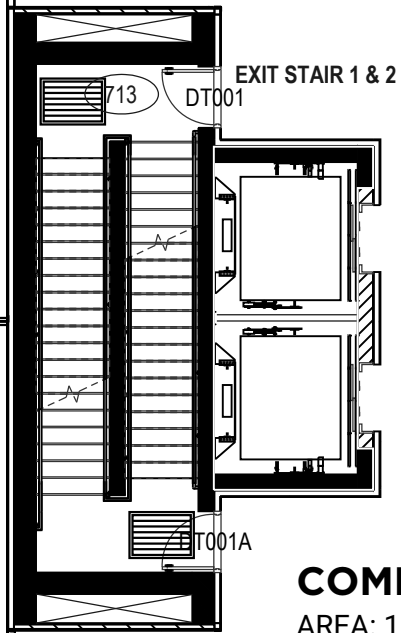

TENANT SUITE 5

USABLE: 1,715 SQ.FT (±)
RENTABLE: 2,115.87 SQ.FT (±)

TRAVEL DISTANCE = 74'-4"

TENANT SUITE 6

USABLE: 2,539 SQ.FT (±)
RENTABLE: 3,119.52 SQ.FT. (±)

TRAVEL DISTANCE = 81'-2"

TENANT SUITE 4

USABLE: 599 SQ.FT (±)
RENTABLE: 748.63 SQ.FT.(±)

TRAVEL DISTANCE = 44'-5"

COMMON AREA

AREA: 1,566 SQ.FT (±)

TRAVEL DISTANCE = 44'-8"

TENANT SUITE 3

USABLE: 599 SQ.FT (±)
RENTABLE: 748.63 SQ.FT.(±)

TRAVEL DISTANCE = 71'-7"

TENANT SUITE 2

USABLE: 1,400 SQ.FT (±)
RENTABLE: 1,729.56 SQ.FT.(±)

TENANT SUITE 1

USABLE: 2,234 SQ.FT (±)
RENTABLE: 2,738.26 SQ.FT. (±)

TRAVEL DISTANCE = 82'-3"